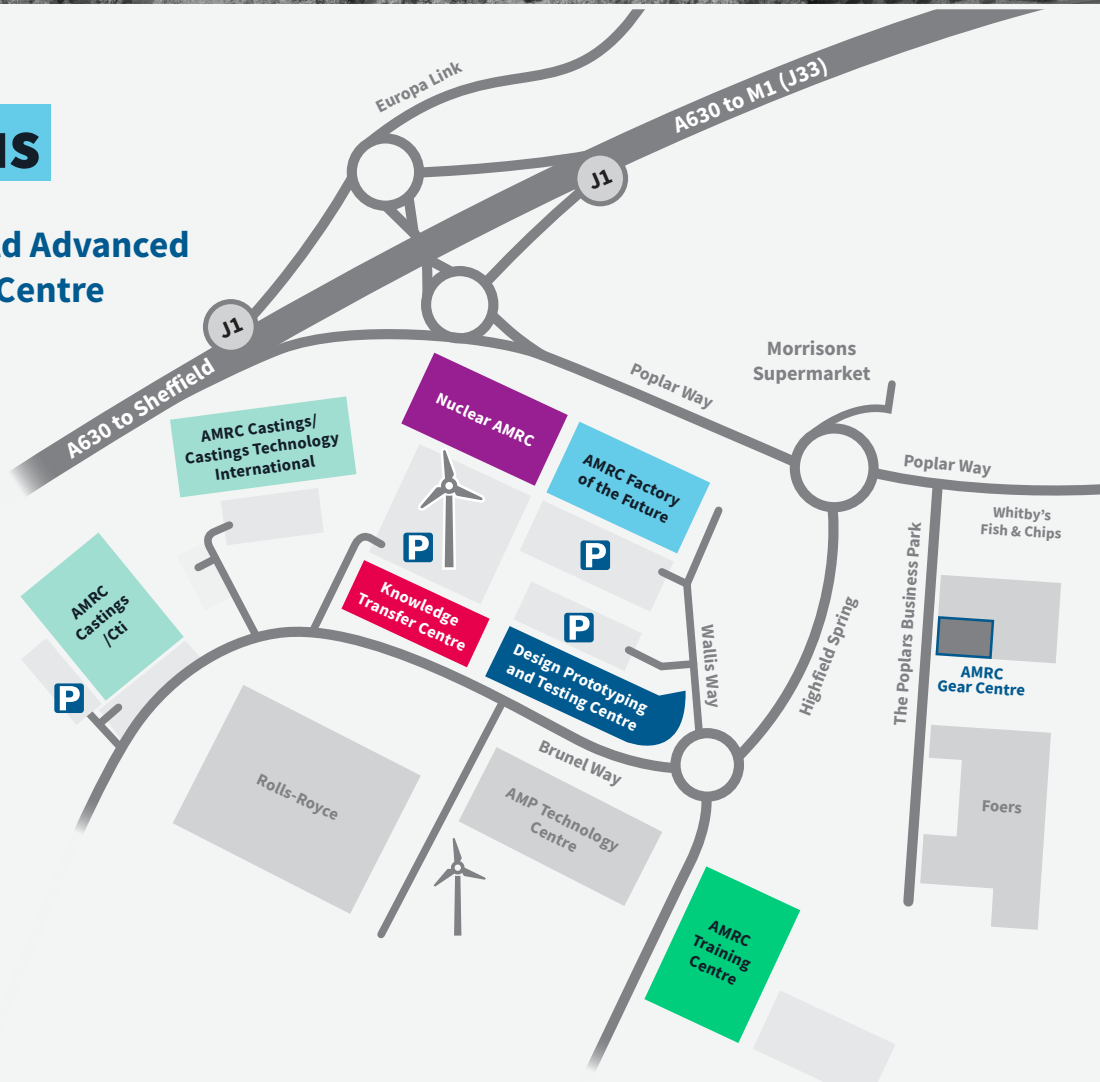

How to find us

The University of Sheffield Advanced Manufacturing Research Centre

We are located on the Advanced Manufacturing Park (AMP) in South Yorkshire, on the border of Sheffield and Rotherham.

The AMP is just off junction 33 of the M1, and clearly signed from the A630 Sheffield Parkway.

Satnav: please use 'S60 5TZ' which will bring you to our campus.

You can park in any of our four car parks marked on the map.

Look for our large wind turbine, which is located in the car park of the Knowledge Transfer Centre and Nuclear AMRC.